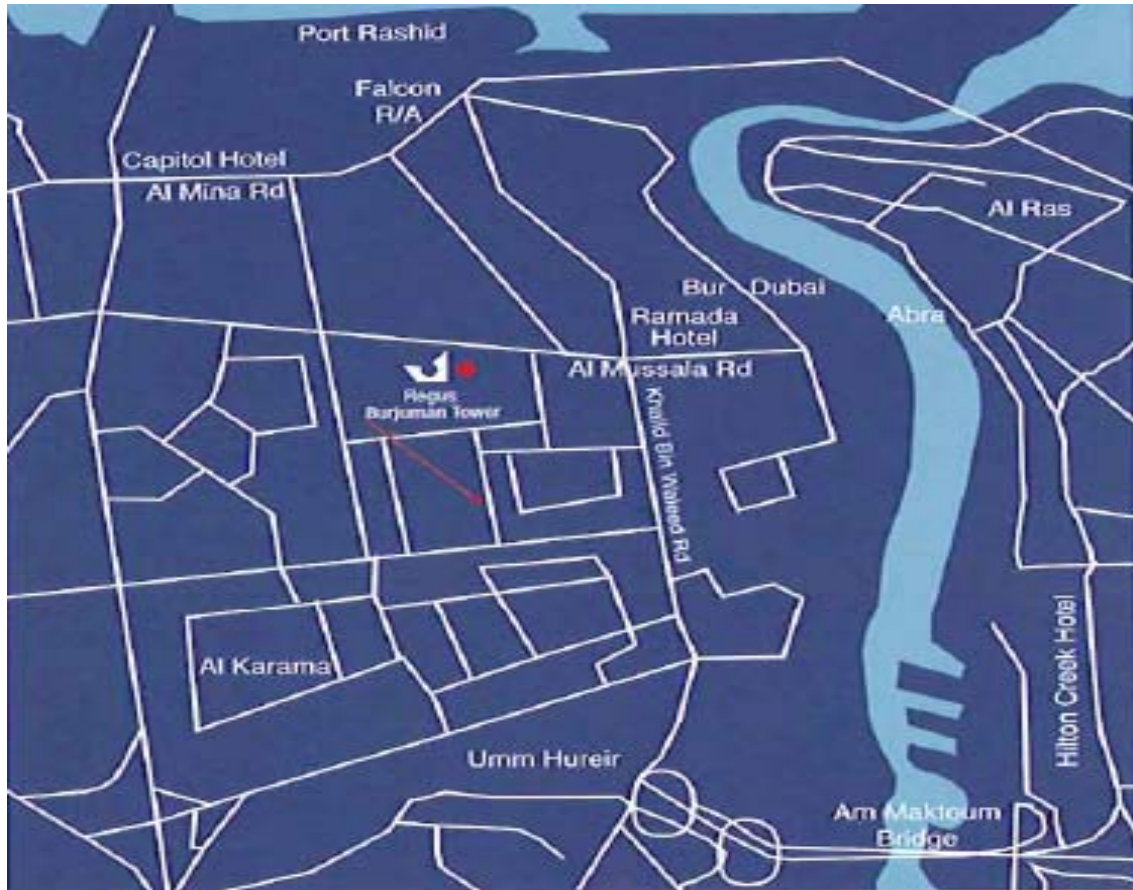

MAP & DIRECTIONS TO THE CENTRE

By Road

From the Airport take Al Maktoum Bridge towards Bur Dubai. Keep Right on Khalid Bin Walid Road. The Regus Centre is located on the left in Burjuman Tower. From Abu Dhabi, Take the Trade Centre Road at the Dubai World Trade Centre Roundabout. You will find the Regus Centre to your left in Burjuman Tower.

By Air

Dubai International Airport is a 30-minute drive from the Regus centre.